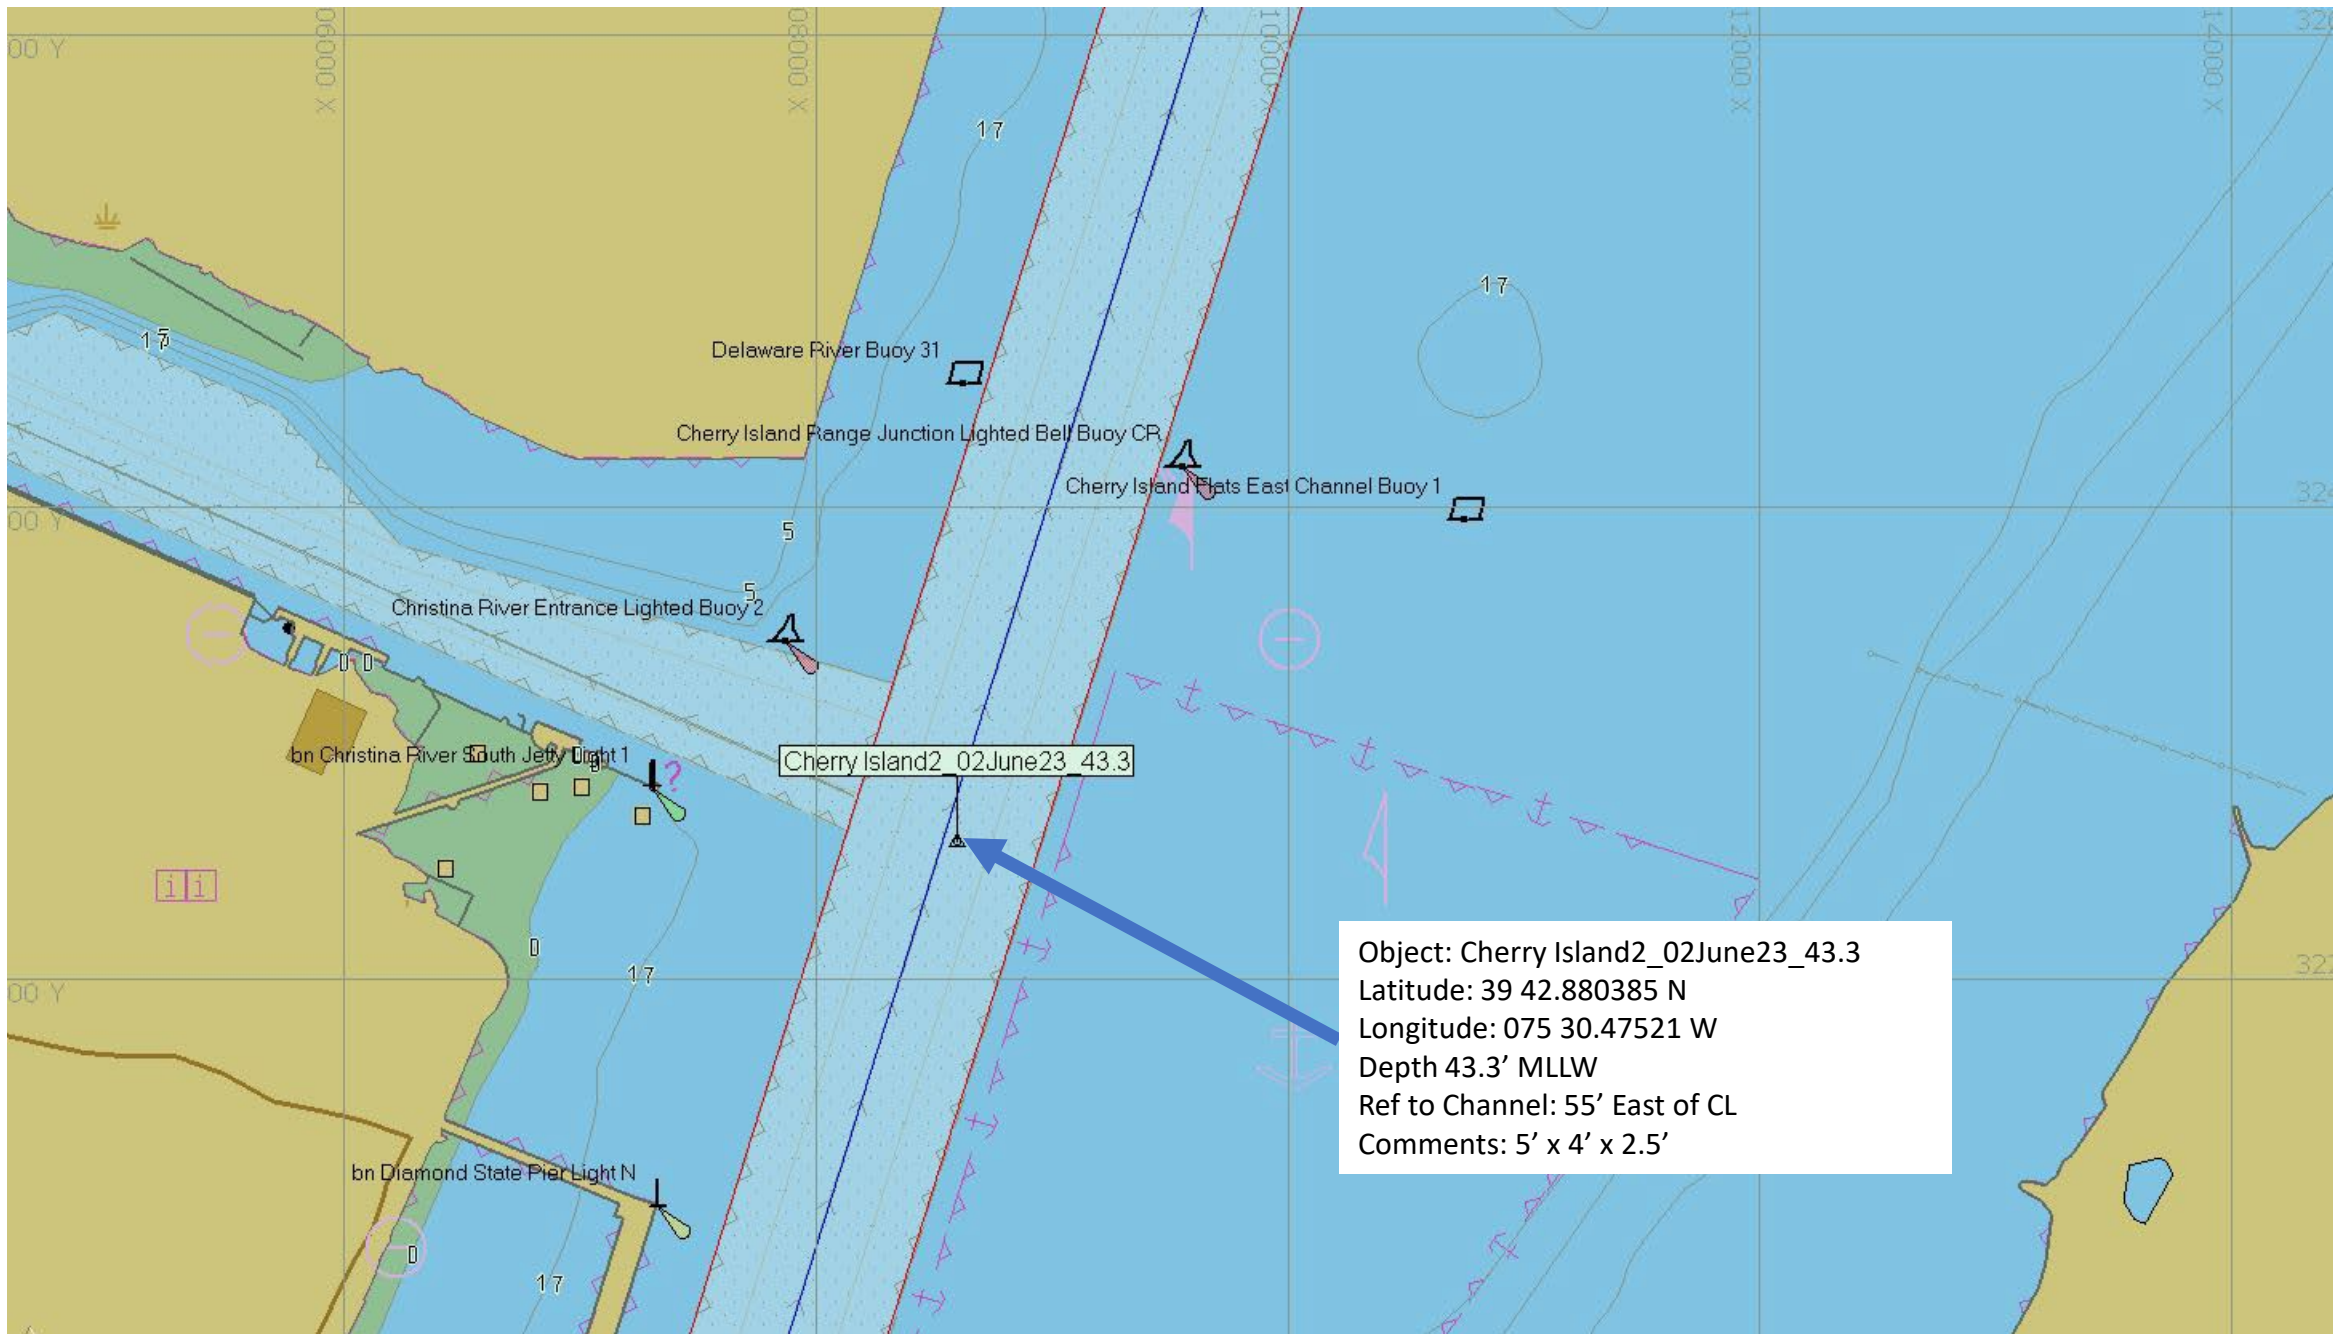

Object: Cherry Island 1_01June23_42.5
Latitude: 39 43.141036 N
Longitude: 075 30.461725 W
Depth 42.5' MLLW
Ref to Channel: 60' inside of Green edge
Comments: Approx. Dimensions 18' x 4' x 5.5'

Cherry Island2_02June23_43.3

Object: Cherry Island2_02June23_43.3
Latitude: 39 42.880385 N
Longitude: 075 30.47521 W
Depth 43.3' MLLW
Ref to Channel: 55' East of CL
Comments: 5' x 4' x 2.5'