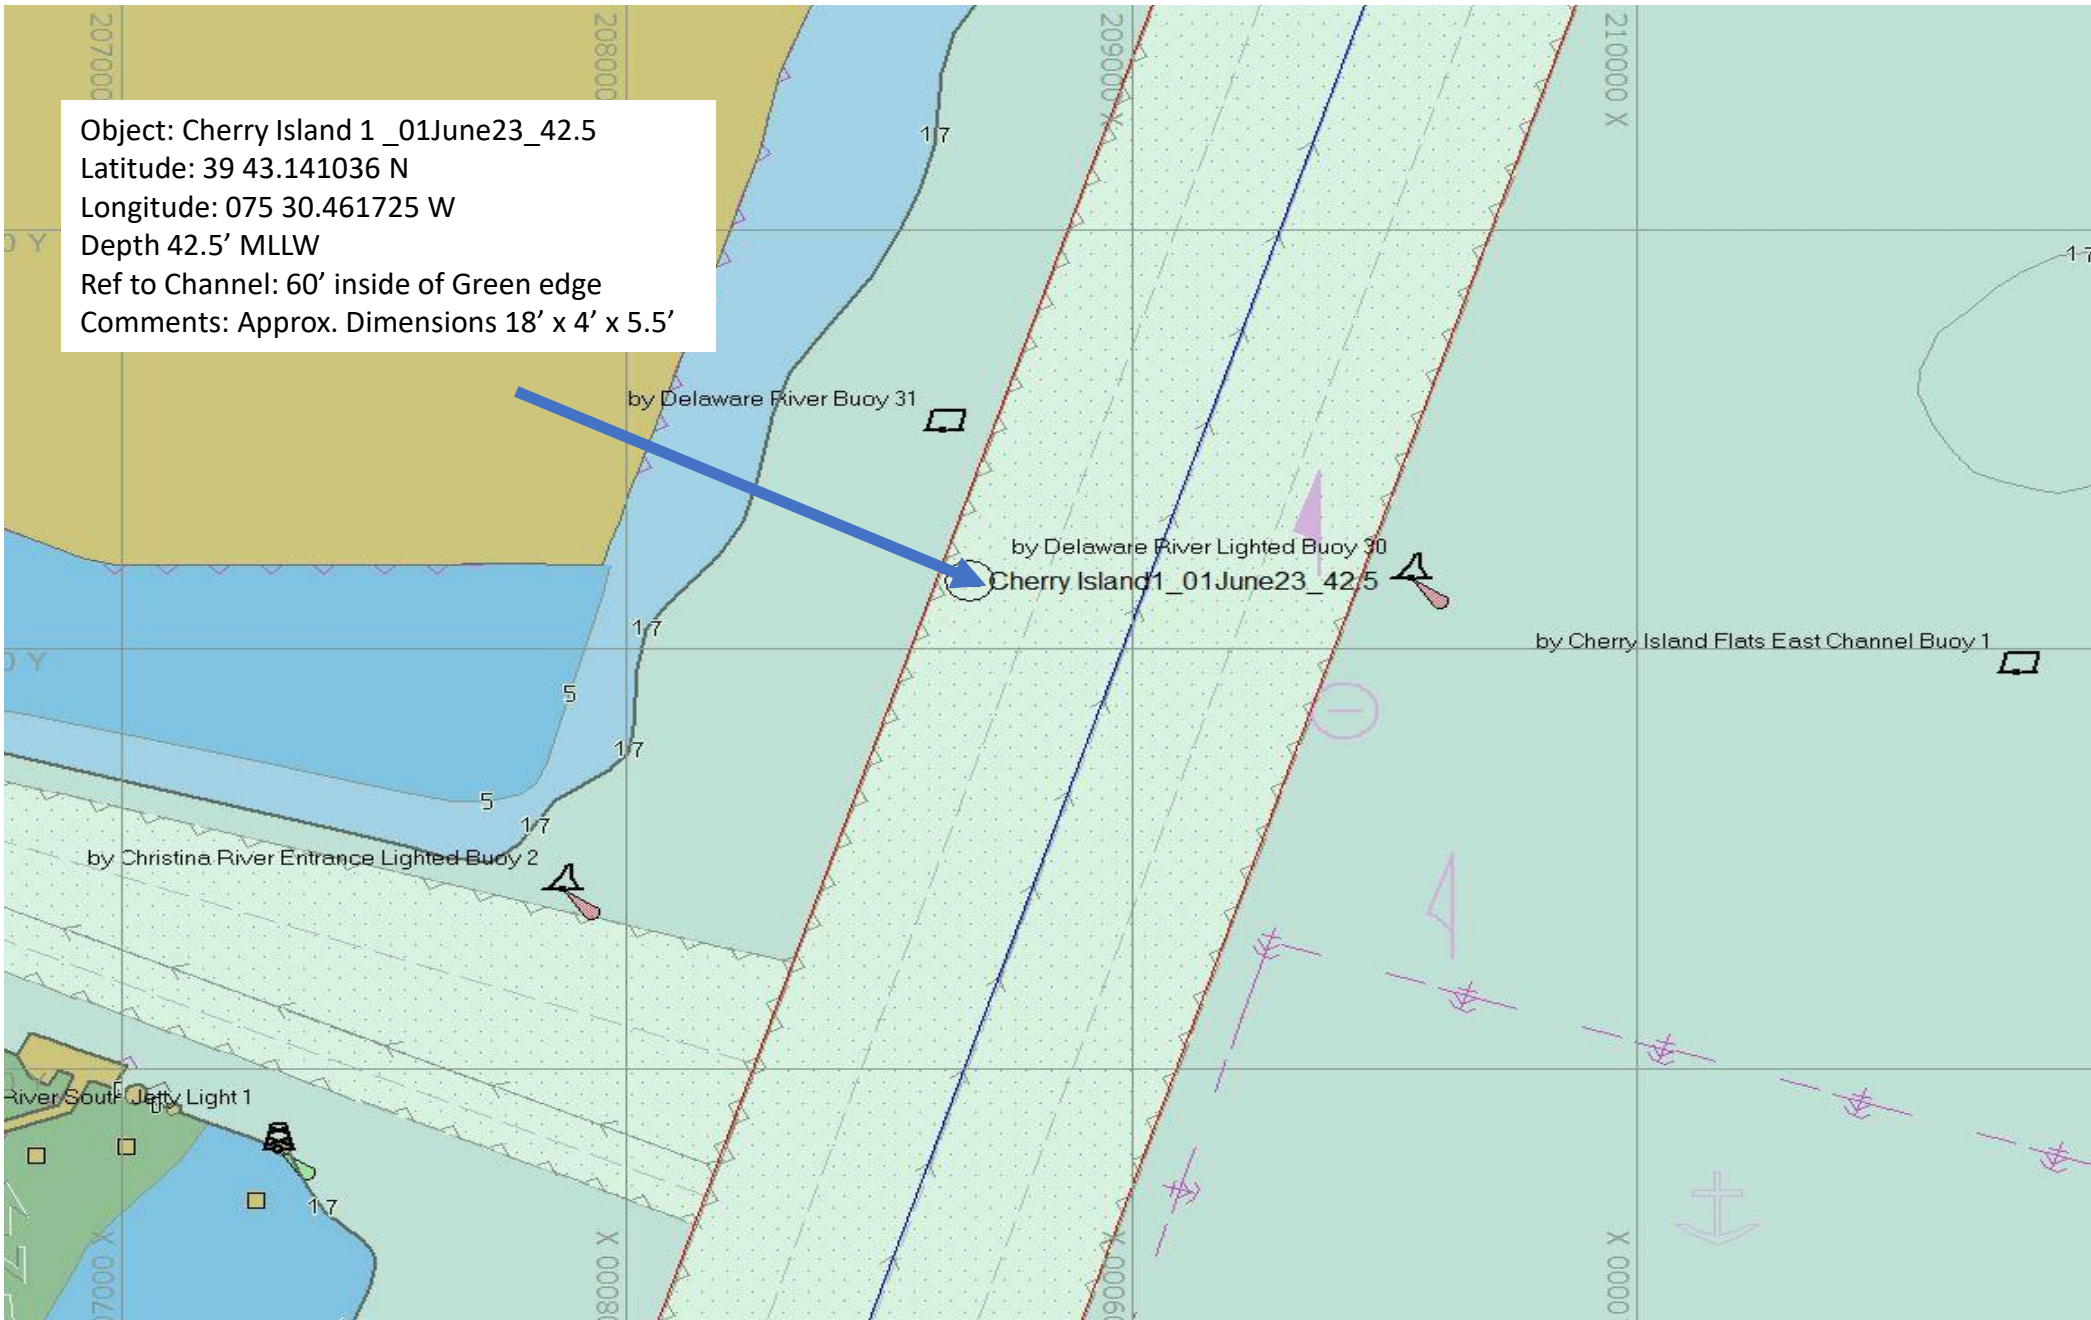

Object: Cherry Island 1_01June23_42.5
Latitude: 39 43.141036 N
Longitude: 075 30.461725 W
Depth 42.5' MLLW
Ref to Channel: 60' inside of Green edge
Comments: Approx. Dimensions 18' x 4' x 5.5'

Cherry Island2_02June23_43.3

Object: Cherry Island2_02June23_43.3
Latitude: 39 42.880385 N
Longitude: 075 30.47521 W
Depth 43.3' MLLW
Ref to Channel: 55' East of CL
Comments: 5' x 4' x 2.5'